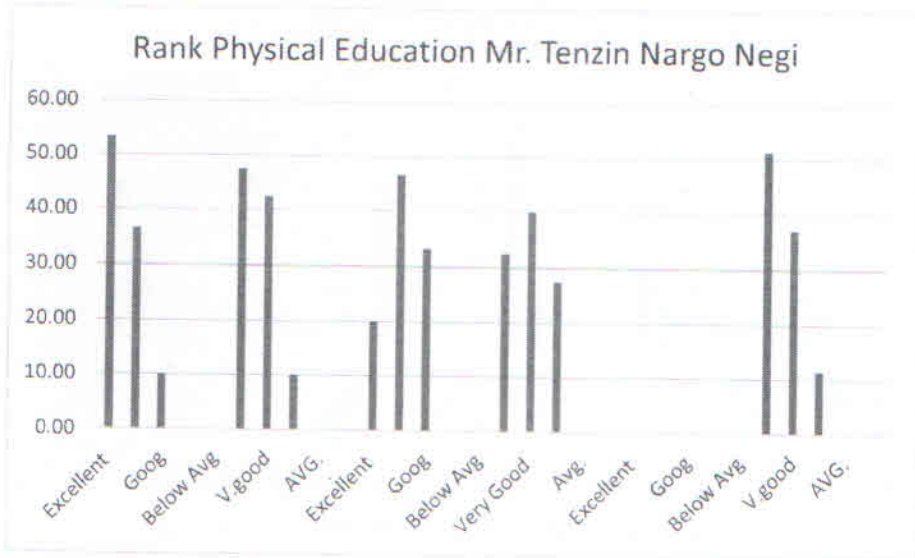

  
 Principal  
 G.B. Pant Memorial  
 Govt. College Rampur Bsr.  
 Dist. Shimla (H. P.) - 172001

  
 Principal  
 G.B. Pant Memorial  
 Govt. College Rampur Bsr.  
 Distt. Shimla (H. P.) - 172001

  
 Principal  
 G.B. Pant Memorial  
 Govt. College Rampur Bsr.  
 Dist. Shimla (H. P.) - 172001