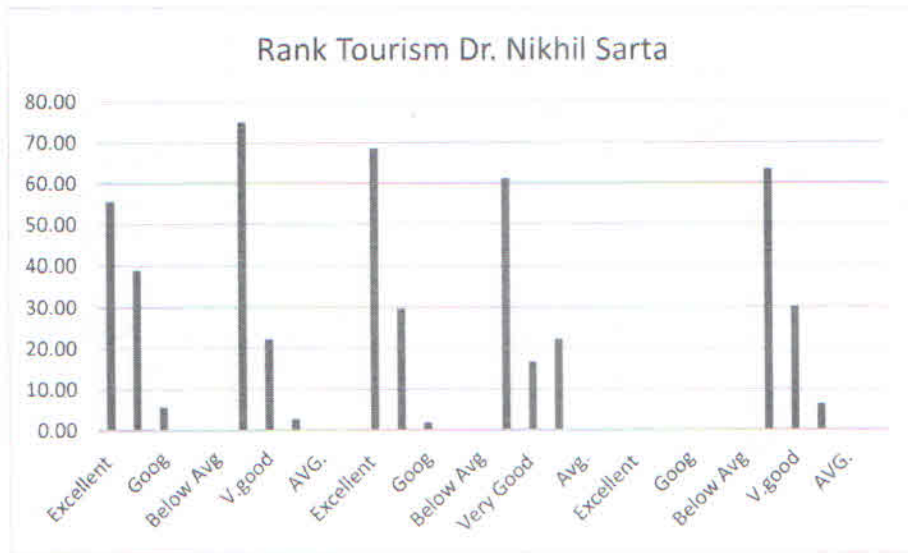

Principal
G.B. Pant Memorial
Govt. College Rampur Bsr.
Dist. Shimla (H. P.) - 172001