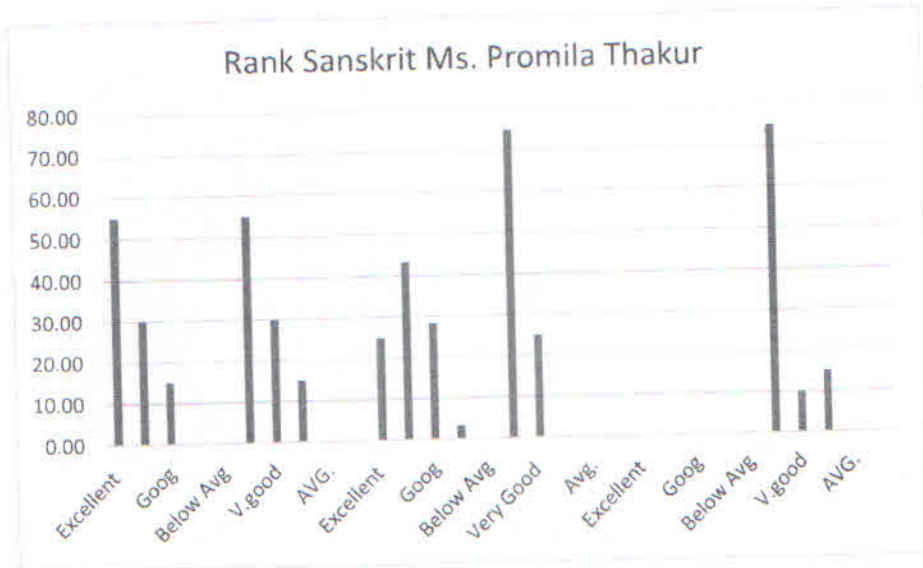

Principal
G.B. Pant Memorial
Govt. College Rampur Ber.
Dist. Shimla (H. P.) - 172001