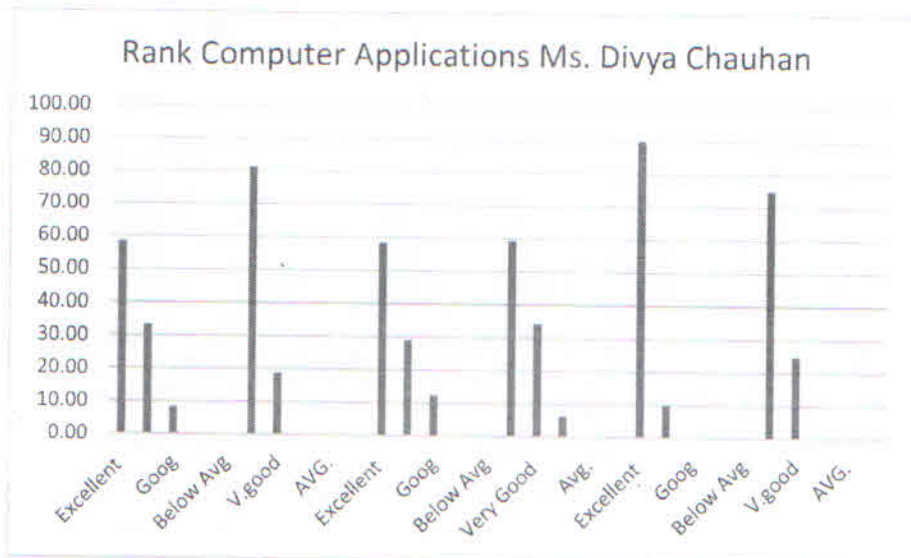

  
 Principal  
 G.B. Pant Memorial  
 Govt. College Rampur Bsr.  
 Dist. Shimla (H. P.) - 172001

  
 Principal  
 G.B. Pant Memorial  
 Govt. College Rampur Bsr.  
 Distt. Shimla (H. P.) - 172001

  
 Principal  
 G.B. Pant Memorial  
 Govt. College Rampur Bsr.  
 Dist. Shimla (H. P.) - 172001